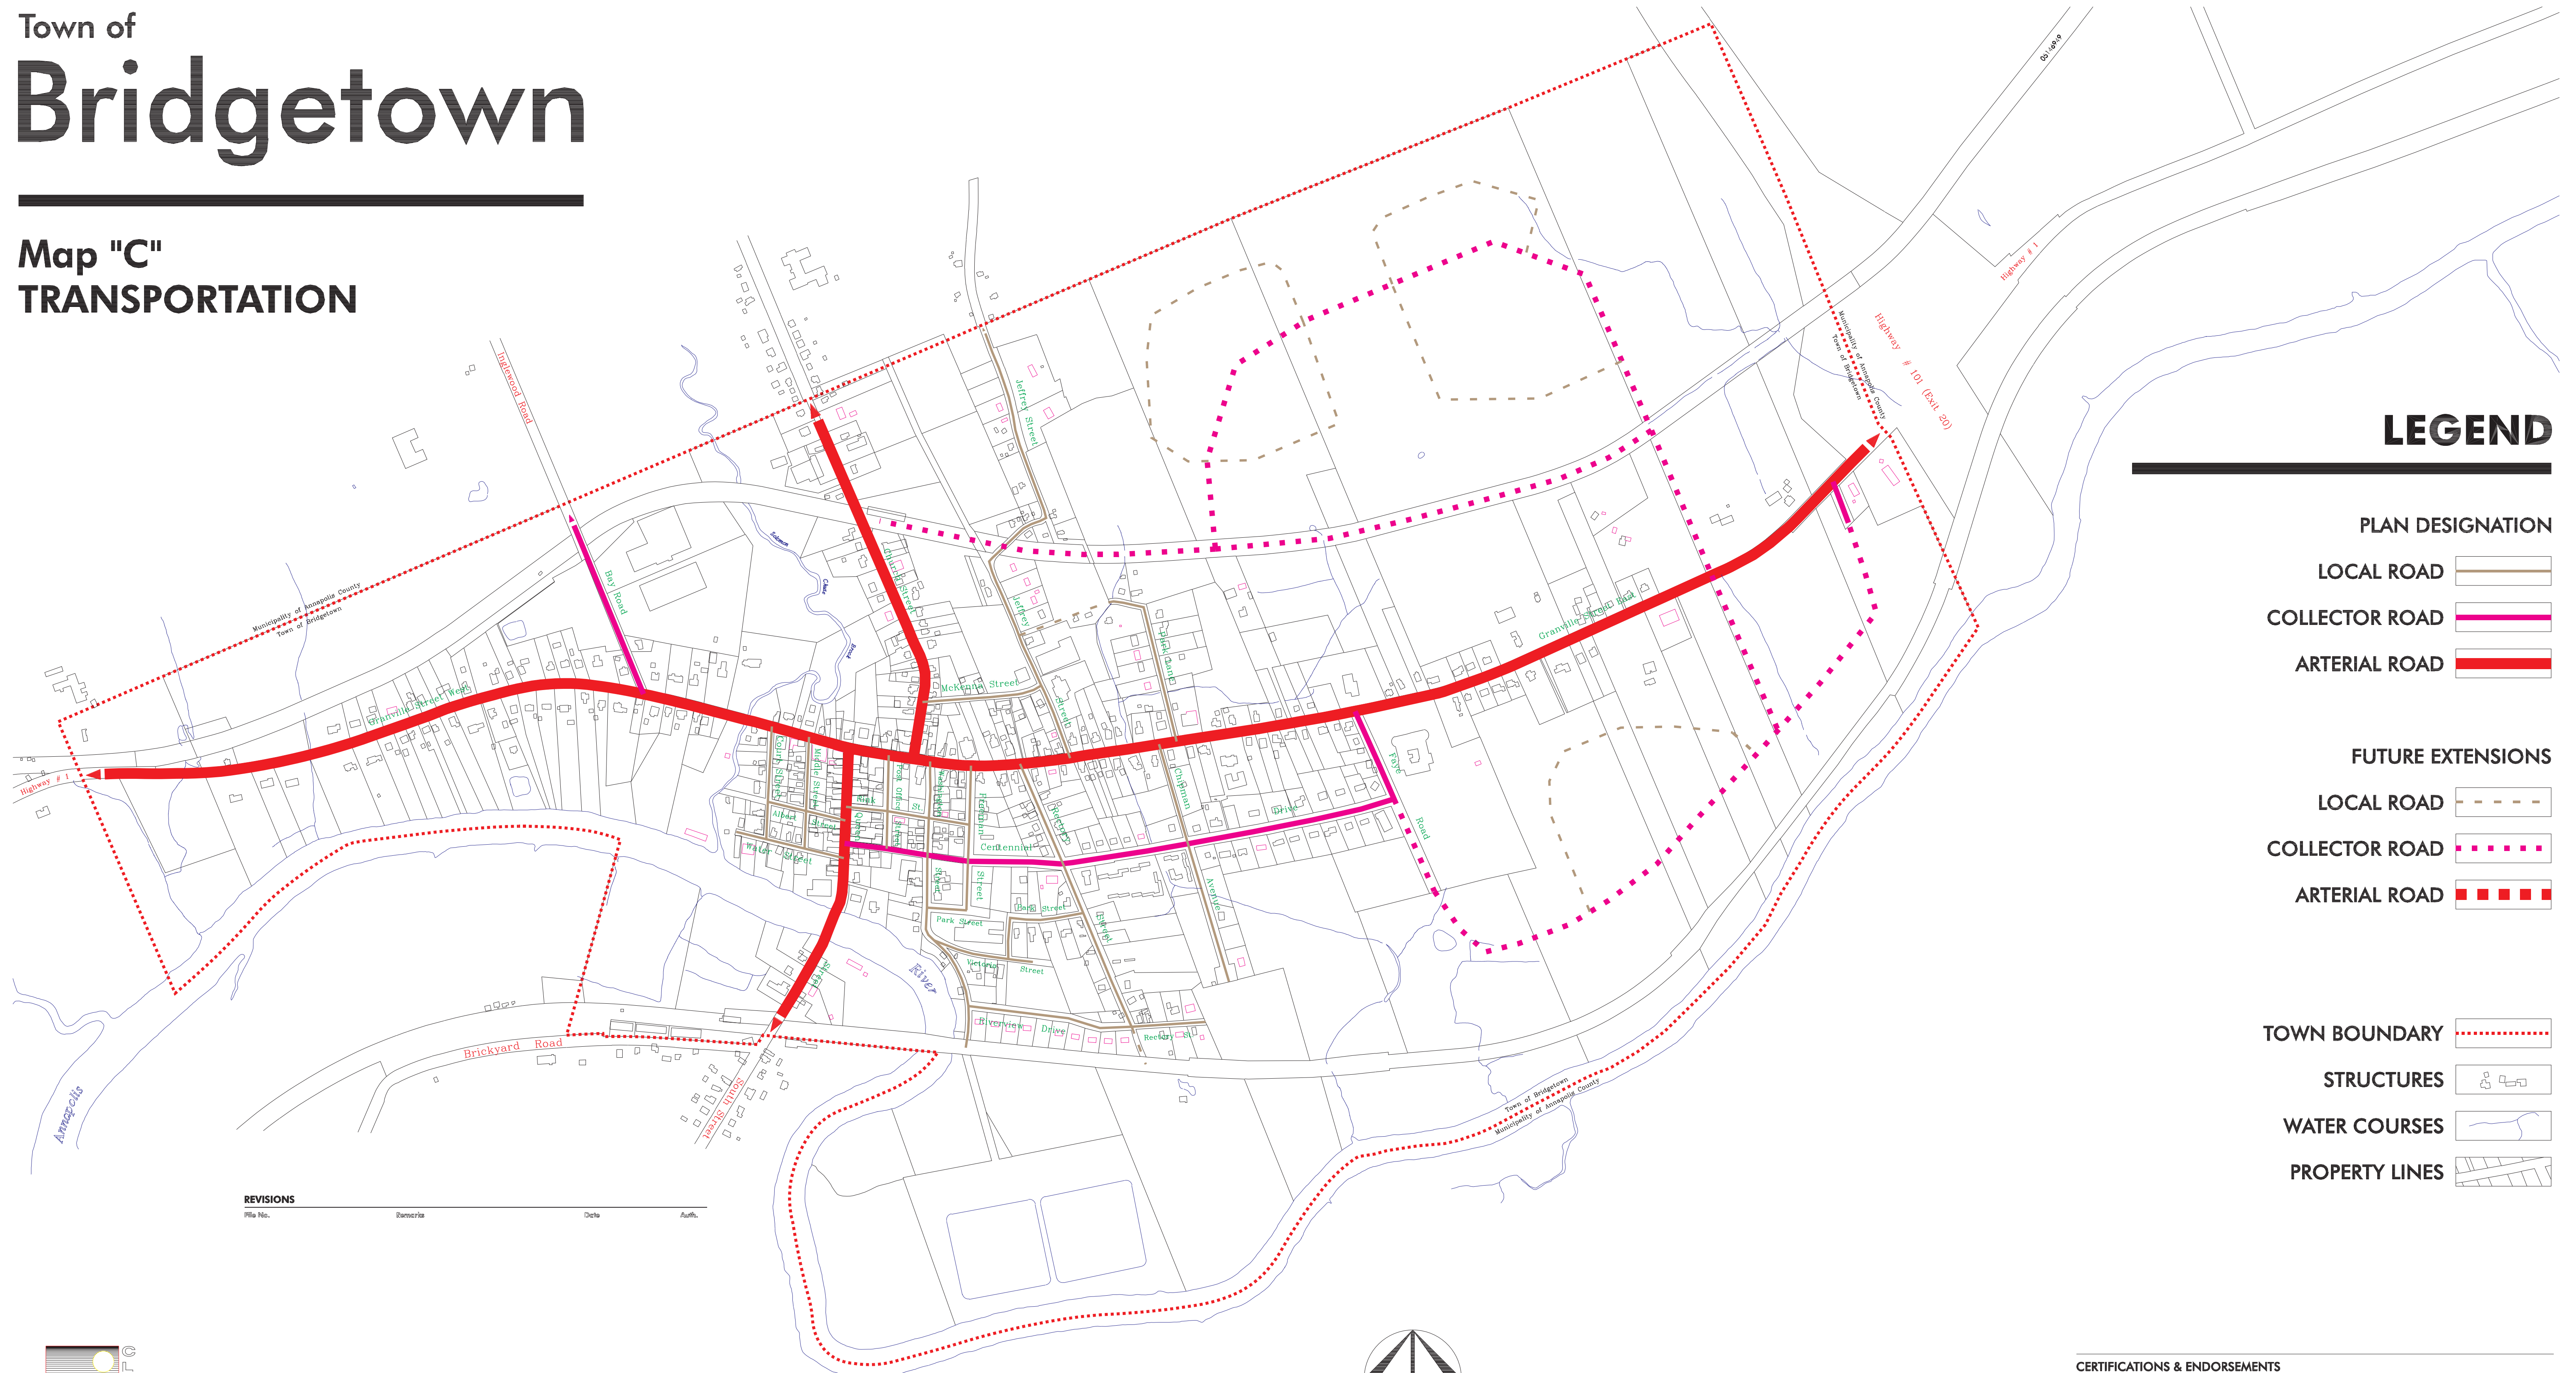

Town of Bridgetown

Map "C" TRANSPORTATION

LEGEND

PLAN DESIGNATION

- LOCAL ROAD
- COLLECTOR ROAD
- ARTERIAL ROAD

FUTURE EXTENSIONS

- LOCAL ROAD
- COLLECTOR ROAD
- ARTERIAL ROAD

TOWN BOUNDARY

- STRUCTURES
- WATER COURSES
- PROPERTY LINES

REVISIONS

File No.	Description	Date	Author

Scale 1:5000

CERTIFICATIONS & ENDORSEMENTS